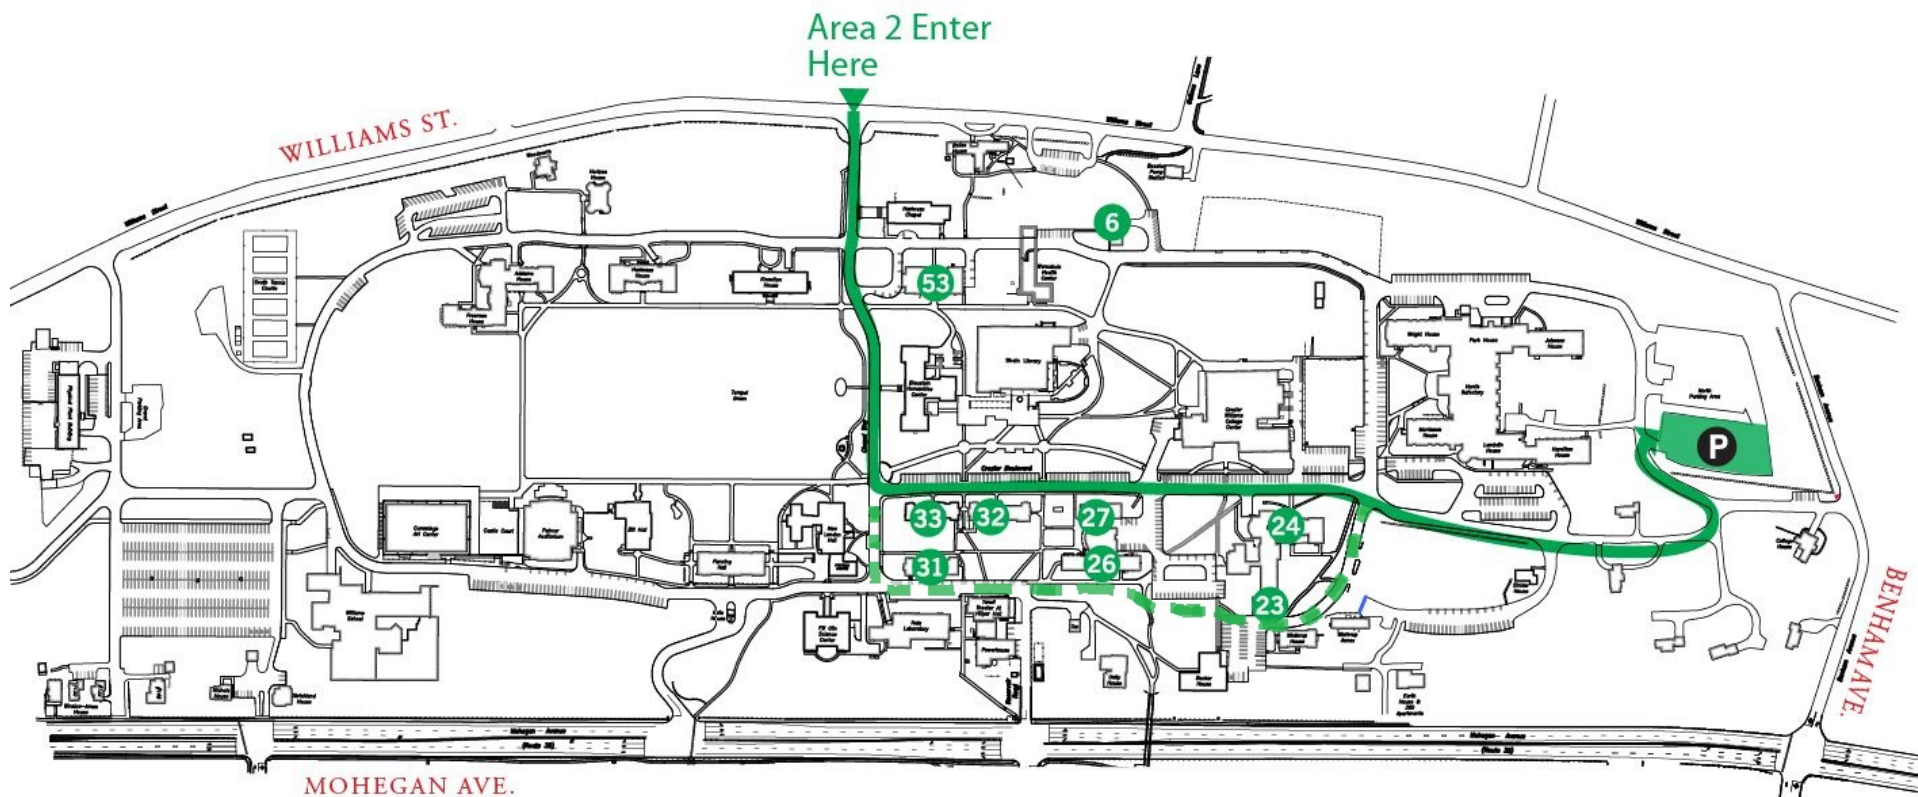

CONNECTICUT COLLEGE

New Student Arrival Move In Map - Area 2

Area 2

- 23 – Larrabee House
- 24 – Katharine Blunt House
- 26 – Burdick House
- 27 – Smith House
- 31 – Blackstone House
- 32 – Branford House
- 33 – Plant House
- 53 – Windham House