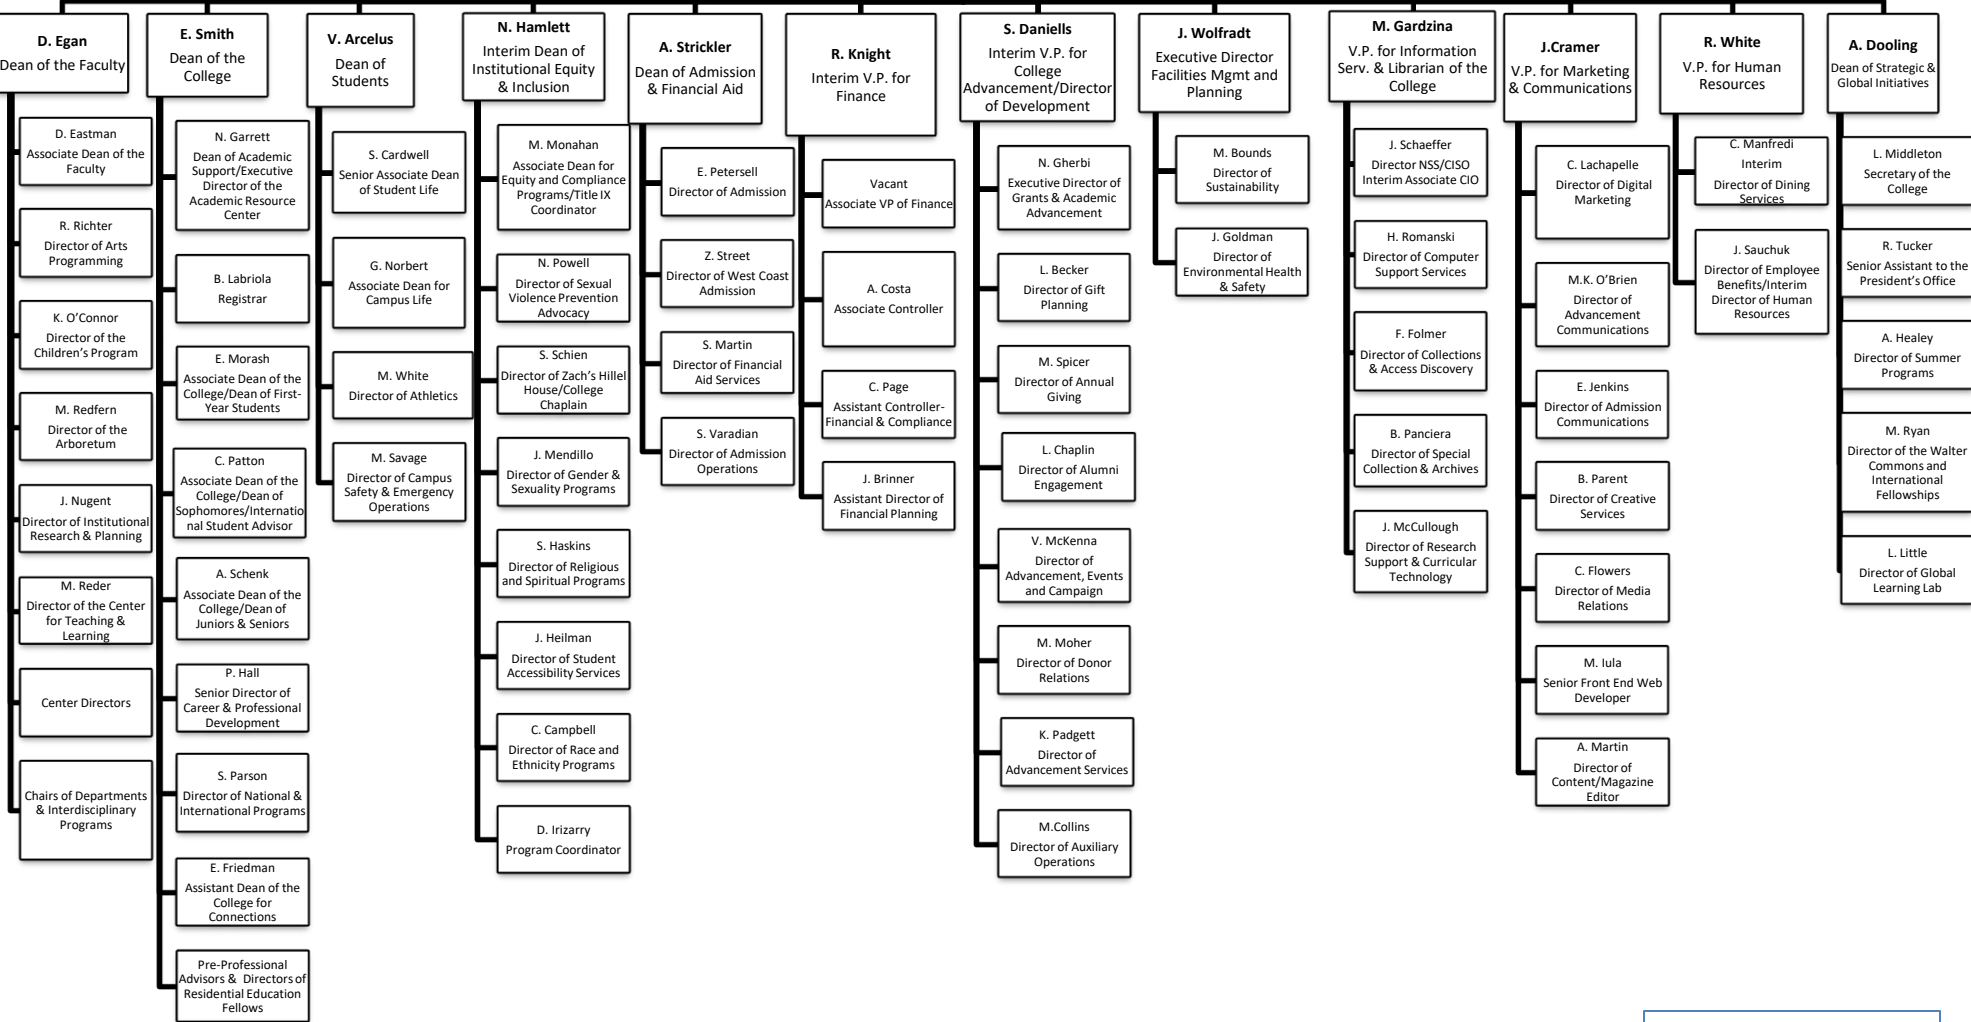

**BOARD OF TRUSTEES**  
**L. Wong**  
 Interim President of the College

**Connecticut College  
 Organization Chart**  
 Senior Administrators  
 and their direct reports  
 As of 02/29/2024