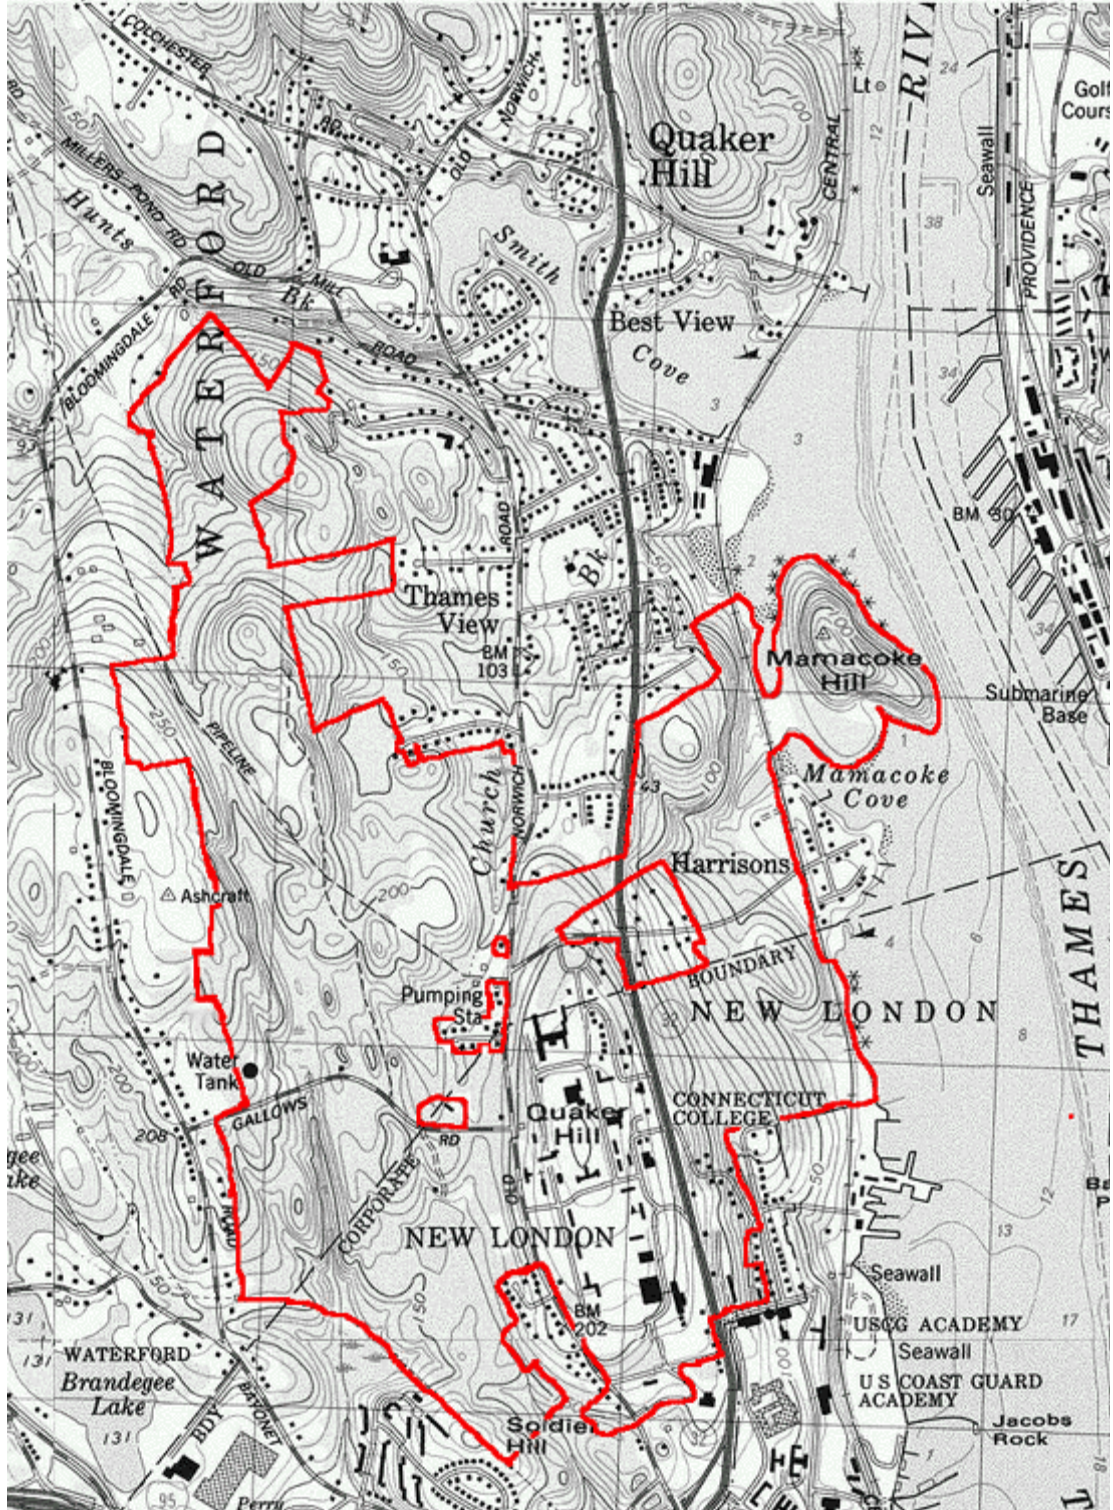

41°24'28", 72°07'33"

41°24'28", 72°05'23"

41°22'14", 72°07'33" NAD83

41°22'14", 72°05'23"

MN | TN  
15°

Printed from TOPO! ©1998 Wildflower Productions (www.topo.com)